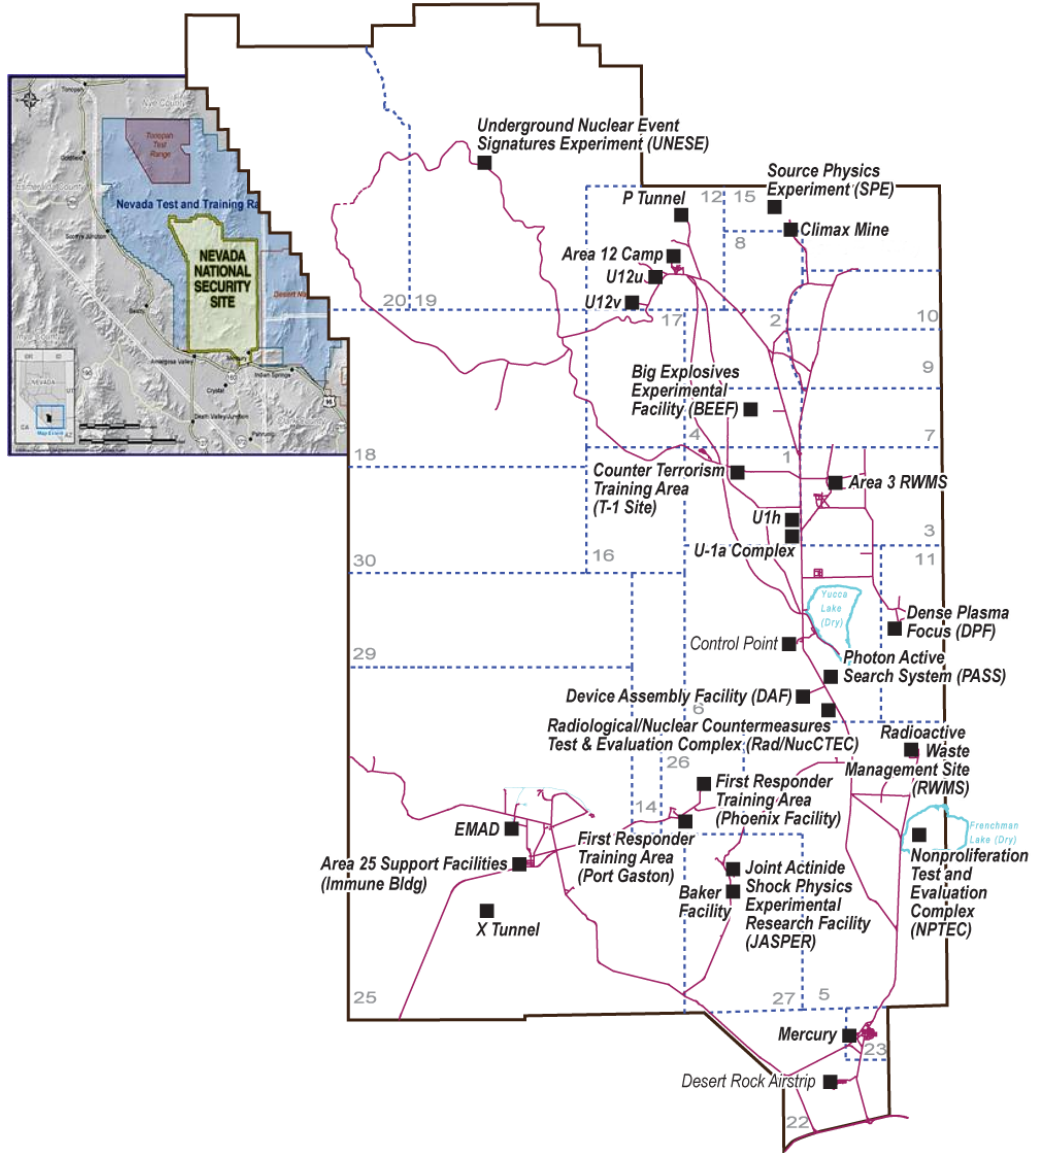

# The Nevada National Security Site

- ▶ **NNSS Attributes:**
  - Size
  - Remoteness
  - Free from encroachment
  - Safe and Secure
- ▶ 1,360 square miles of federally owned land; the size of Rhode Island
- ▶ Surrounded by the Nevada Test and Training Range
- ▶ Multiple mission activities, contractors, and site users

# Nevada Enterprise (NvE)

M&O Contractor for NNSA and satellite locations

Security Protective Force

Environmental Engineering

Administrative Support Services

## NNSS and Outlying Locations

Color-coded Key:

M&O 

LANL 

LLNL 

Sandia 

Other Government Agencies 

Nevada National Security Site (NNSS)  
Mercury, NV

New Mexico Operations  
Los Alamos - Los Alamos, NM  
Sandia - Albuquerque, NM